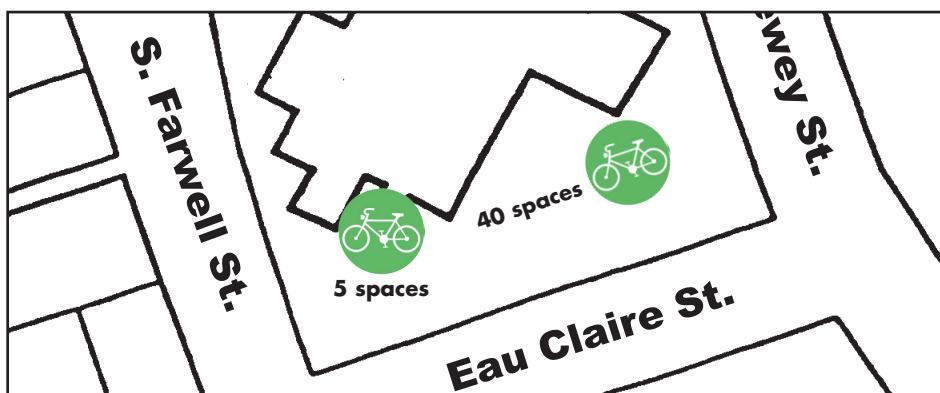

## Parking areas near the library.

## Bicycle parking at the library.

1

Riverview Lot: 22 stalls.  
Free 2-hour parking for library customers (one row only - watch for signs). All other stalls in this lot are metered or by permit only and enforced daily 6 a.m. to 6 p.m.

4

Eau Claire Street Parking: 10 stalls.  
S. Farwell St. to Dewey St.  
1-hour metered parking. Enforced daily, 6 a.m. to 6 p.m.  
25¢ per hour. Free after 6 p.m.

5

Dewey St. Parking: 13 stalls.  
2-hour metered parking. Enforced daily, 6 a.m. to 6 p.m.  
25¢ per hour. Free after 6 p.m.