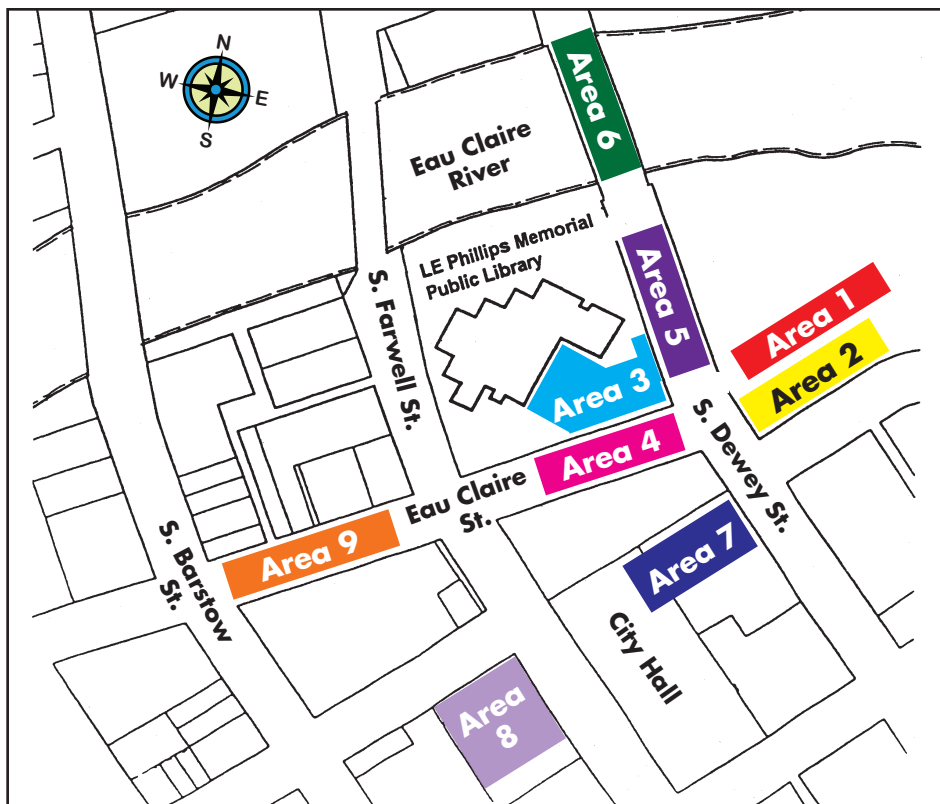

## Parking areas near the library.

## Bicycle parking at the library.

1

Riverview Lot: 22 stalls.  
Free 2-hour parking for library customers (one row only - watch for signs). All other stalls in this lot are metered or by permit only and enforced daily 6 a.m. to 6 p.m.

2

Riverview Lot: 16 stalls.  
4-hour metered parking.  
Enforced daily, 6 a.m. to 6 p.m.  
25¢ per hour. Free after 6 p.m.

3

Library Lower Level Parking Lot  
30-minute parking: 3 stalls.  
Parking reserved for caregivers with small children, persons with limited mobility, and seniors: 15 stalls.  
No overnight parking.

4

Eau Claire Street Parking: 10 stalls.  
S. Farwell St. to Dewey St.  
1-hour metered parking. Enforced daily, 6 a.m. to 6 p.m.  
25¢ per hour. Free after 6 p.m.

5

Dewey St. Parking: 13 stalls.  
2-hour metered parking. Enforced daily, 6 a.m. to 6 p.m.  
25¢ per hour. Free after 6 p.m.